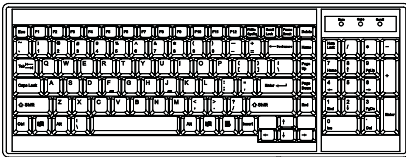

DK117 models w/ KVM

** **IP** console upgrade option for resolution support 1920 x 1080

DP KVM	IP	Remote	12-port
	1	0	K117 - IP1202P
	0	1	K117 - 1202P
	0	0	K117 - 1201P

DP USB KVM Cable

Resolution 16:10 - max. 1920 x 1200
Support : 16:9 - max. 3840 x 2160
4:3 - max. 1600 x 1200

** Resolution related to LCD specification

Standard Keyboard

Ge G keyboard integrated with touchpad

Supporting layouts

Region	Country	Country	Country	Country	Country
America					
	United States				
EMEA					
	United Kingdom	Germany	France	Spain	Norway
	Italy	Russia	Switzerland	Netherlands	Portugal
Asia	China	Japan	Korea	Arabia	Turkey

Keyboard Options

* US layout only

Me Mac keyboard with touchpad

Se S keyboard with touchpad